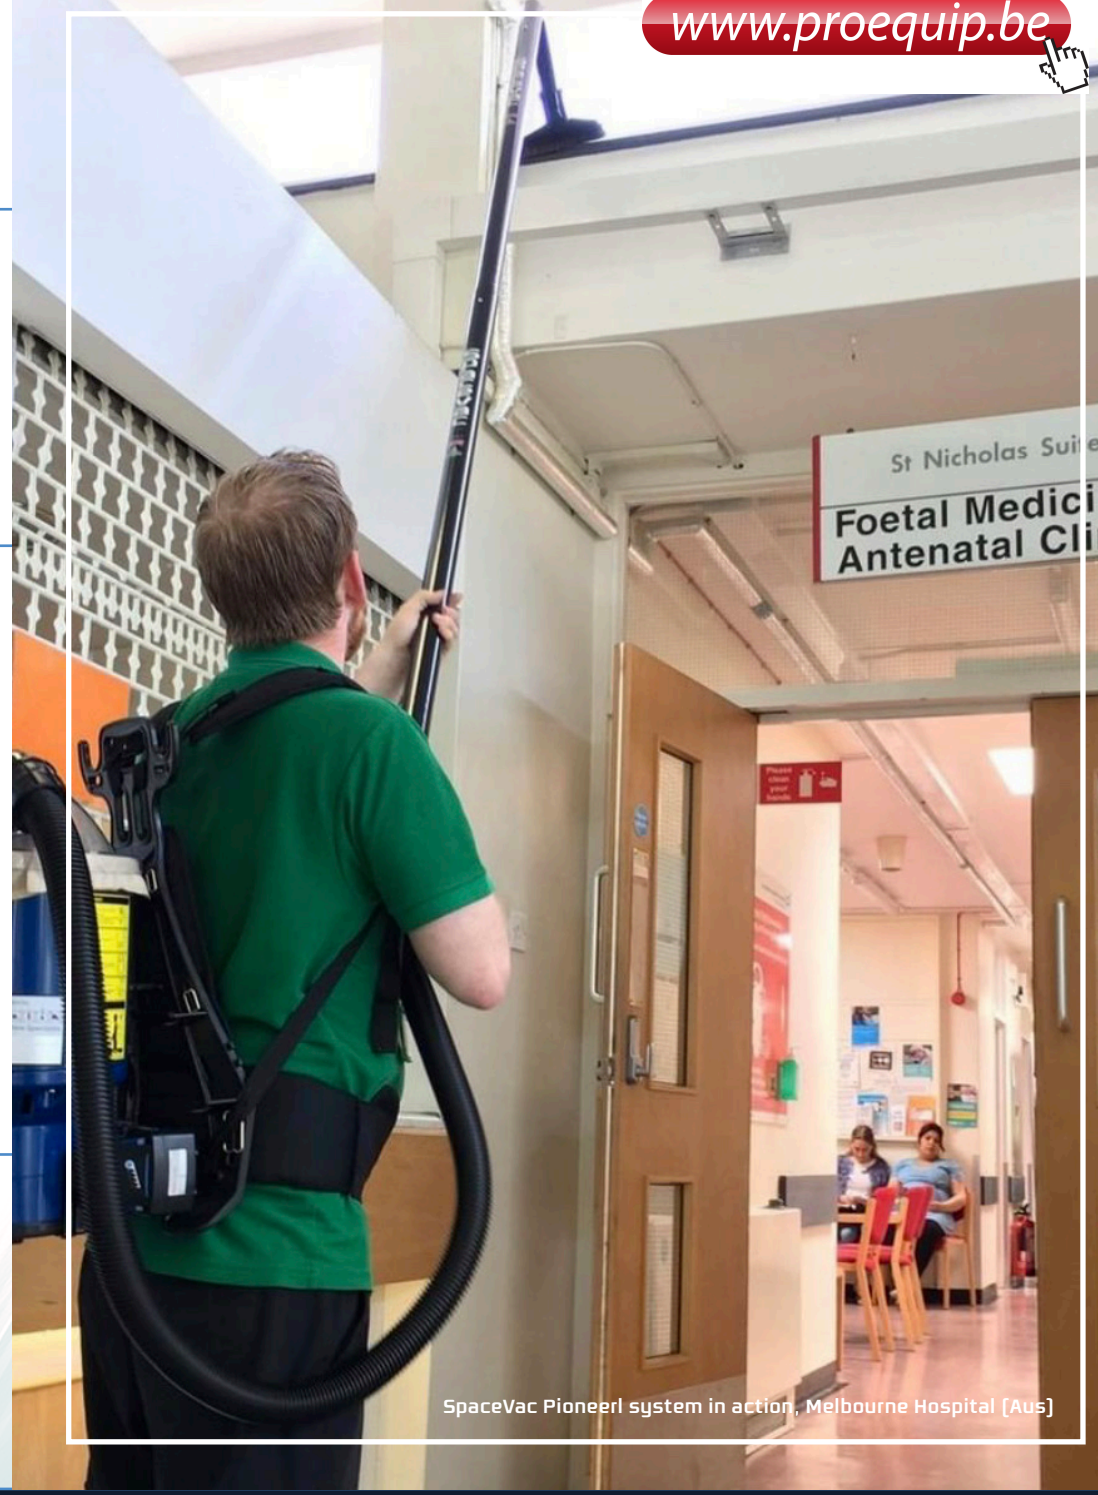

SV38-PIONEER : 38mm Pioneer Kit

Each 38mm Pioneer Kit consists of the following items:

Pole Kit:

Head Kit:

Hose Kit:

SpaceVac Pioneerl system in action, Melbourne Hospital [Aus]